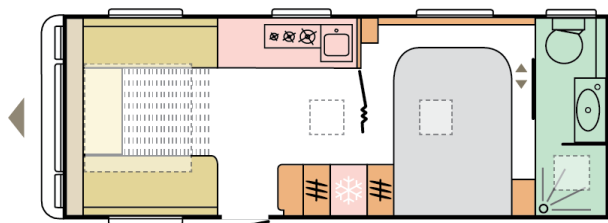

MISSISSIPPI

☀ DAY

🌙 NIGHT

8268

total length
(including tow bar)
(mm)

2460

total width (mm)

2600/2750/2745

total height (mm)

**(without
All Inc'
Pack)**

mass in running
order (miro-min, kg)

4

nr. of berths

Date: 21.11.2023

For illustrative purposes only. Can show product and/or interior combinations not available on the market.

B. DIMENSIONS AND WEIGHTS

Total length (including tow bar) (mm)	8268
Body length (mm)	6901
Internal length (mm)	6193
Total width (mm)	2460
Internal width (mm)	2310
Total height (mm)	2600/2750
Internal height (mm)	1950
Awning perimeter dimensions (body/chassis, cm)	1083/638
Flat roof length	4910
Mass of the unladen vehicle (kg)	1700 (without All Inc' Pack)
Mass in running order (MIRO-min, kg)	1745 (without All Inc' Pack)
All Inclusive Pack additional weight (kg)	38
Maximum technical permissible laden mass (MTPLM) (kg)	2000
Minimal technically permissible laden mass (MTPLM-min, kg)	1950
Max loading weight (kg) with All Inclusive Pack weight deducted	167/217
Technically possible weight increase (optional MTPLM, kg)	2000
Floor, wall and roof total thickness (mm)	47/33/32.8
Floor, wall and roof insulation thickness (mm)	38/29/29