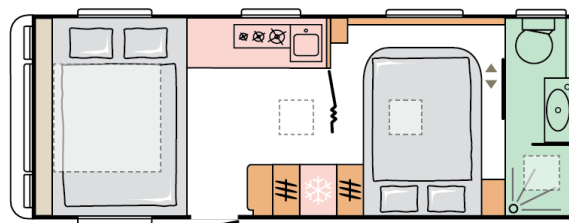

MISSISSIPPI

☀ DAY

🌙 NIGHT

8268

total length
(including tow bar)
(mm)

2460

total width (mm)

2600/2750/2745

total height (mm)

**(without
All Inc'
Pack)**

mass in running
order (miro-min, kg)

4

nr. of berths

Date: 21.11.2023

For illustrative purposes only. Can show product and/or interior combinations not available on the market.

B. DIMENSIONS AND WEIGHTS

Total length (including tow bar) (mm)	8268
Body length (mm)	6901
Internal length (mm)	6193
Total width (mm)	2460
Internal width (mm)	2310
Total height (mm)	2600/2750
Internal height (mm)	1950
Awning perimeter dimensions (body/chassis, cm)	1083/638
Flat roof length	4910
Mass of the unladen vehicle (kg)	1700 (without All Inc' Pack)
Mass in running order (MIRO-min, kg)	1745 (without All Inc' Pack)
All Inclusive Pack additional weight (kg)	38
Maximum technical permissible laden mass (MTPLM) (kg)	2000
Minimal technically permissible laden mass (MTPLM-min, kg)	1950
Max loading weight (kg) with All Inclusive Pack weight deducted	167/217
Technically possible weight increase (optional MTPLM, kg)	2000
Floor, wall and roof total thickness (mm)	47/33/32.8
Floor, wall and roof insulation thickness (mm)	38/29/29