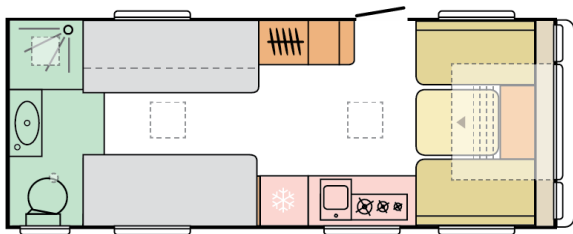

ADORA 612 DL SEINE

 DAY

 NIGHT

8190

total length
(including tow bar)
(mm)

2299

total width (mm)

2610

total height (mm)

1612

**(without
All Inc'
Pack)**

mass in running
order (miro-min, kg)

5

nr. of berths

Date: 21.11.2023

For illustrative purposes only. Can show product and/or interior combinations not available on the market.

B. DIMENSIONS AND WEIGHTS

Total length (including tow bar) (mm)	8190
Body length (mm)	6850
Internal length (mm)	6142
Total width (mm)	2299
Internal width (mm)	2170
Total height (mm)	2610
Internal height (mm)	1950
Awning perimeter dimensions (body/chassis, cm)	1072/632
Flat roof length	4860
Mass of the unladen vehicle (kg)	1580 (without All Inc' Pack)
Mass in running order (MIRO-min, kg)	1612 (without All Inc' Pack)
All Inclusive Pack additional weight (kg)	23
Maximum technical permissible laden mass (MTPLM) (kg)	1800
Max loading weight (kg) with All Inclusive Pack weight deducted	165
Floor, wall and roof total thickness (mm)	40/24/28,8
Floor, wall and roof insulation thickness (mm)	29/20/25
Maximal homologated weight 1800kg	O
Mud protection	ALL INC' PACK
AKS Stabiliser	X
Shock absorbers	ALL INC' PACK
AL-Ko Delta galvanised steel chassis	X
Number of axles	1
AL-KO automatic adjustment	-
AL-KO Secure wheel lock preinstallations	X
Chassis type	AL-KO
Third wheel with the real tyre	-
Reinforced supporting legs	X
Supporting legs - prolonged spindle (mm)	X / 340
Drawbar cover	X
Steel wheels	X
NEW ADRIA alloy wheels	-
ADRIA ALU WHEELS 15"	X
Tyre size	215/70 R 15 C (104 N)