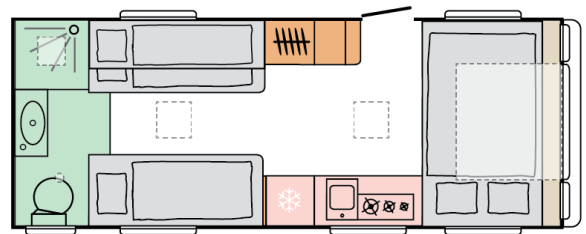

ADORA 612 DL SEINE

 DAY

 NIGHT

8190

total length
(including tow bar)
(mm)

2299

total width (mm)

2610

total height (mm)

1612

**(without
All Inc'
Pack)**

mass in running
order (miro-min, kg)

5

nr. of berths

Date: 21.11.2023

For illustrative purposes only. Can show product and/or interior combinations not available on the market.

B. DIMENSIONS AND WEIGHTS

Total length (including tow bar) (mm)	8190
Body length (mm)	6850
Internal length (mm)	6142
Total width (mm)	2299
Internal width (mm)	2170
Total height (mm)	2610
Internal height (mm)	1950
Awning perimeter dimensions (body/chassis, cm)	1072/632
Flat roof length	4860
Mass of the unladen vehicle (kg)	1580 (without All Inc' Pack)
Mass in running order (MIRO-min, kg)	1612 (without All Inc' Pack)
All Inclusive Pack additional weight (kg)	23
Maximum technical permissible laden mass (MTPLM) (kg)	1800
Max loading weight (kg) with All Inclusive Pack weight deducted	165
Floor, wall and roof total thickness (mm)	40/24/28,8
Floor, wall and roof insulation thickness (mm)	29/20/25
Maximal homologated weight 1800kg	O
Mud protection	ALL INC' PACK
AKS Stabiliser	X
Shock absorbers	ALL INC' PACK
AL-Ko Delta galvanised steel chassis	X
Number of axles	1
AL-KO automatic adjustment	-
AL-KO Secure wheel lock preinstallations	X
Chassis type	AL-KO
Third wheel with the real tyre	-
Reinforced supporting legs	X
Supporting legs - prolonged spindle (mm)	X / 340
Drawbar cover	X
Steel wheels	X
NEW ADRIA alloy wheels	-
ADRIA ALU WHEELS 15"	X
Tyre size	215/70 R 15 C (104 N)