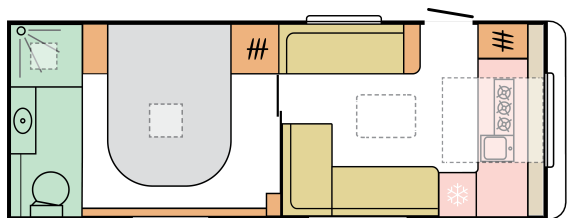

# RIO GRANDE

☀ DAY

🌙 NIGHT

**8190**  
total length  
(including tow bar)  
(mm)

**2460** total width (mm)    **2600/2750/2785** total height (mm)

**(without  
All Inc'  
Pack)**

mass in running  
order (miro-min, kg)

**4**  
nr. of berths

Date: 21.11.2023

For illustrative purposes only. Can show product and/or interior combinations not available on the market.

**B. DIMENSIONS AND WEIGHTS**

---

Total length (including tow bar) (mm)	8190
Body length (mm)	6890
Internal length (mm)	6193
Total width (mm)	2460
Internal width (mm)	2310
Total height (mm)	2600/2750
Internal height (mm)	1950
Awning perimeter dimensions (body/chassis, cm)	1083/638
Flat roof length	4910
Mass of the unladen vehicle (kg)	1740 (without All Inc' Pack)
Mass in running order (MIRO-min, kg)	1785 (without All Inc' Pack)
All Inclusive Pack additional weight (kg)	38
Maximum technical permissible laden mass (MTPLM) ( kg )	2000
Max loading weight (kg) with All Inclusive Pack weight deducted	177
Technically possible weight increase (optional MTPLM, kg)	/
Floor, wall and roof total thickness (mm)	47/33/32,8
Floor, wall and roof insulation thickness (mm)	38/29/29