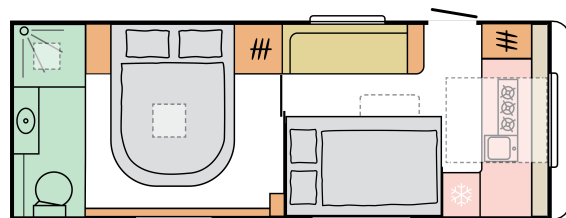

# RIO GRANDE

☀ DAY

🌙 NIGHT

**8190**  
total length  
(including tow bar)  
(mm)

**2460** total width (mm)    **2600/2750/2785** total height (mm)

**(without  
All Inc'  
Pack)**

mass in running  
order (miro-min, kg)

**4**  
nr. of berths

Date: 21.11.2023

For illustrative purposes only. Can show product and/or interior combinations not available on the market.

**B. DIMENSIONS AND WEIGHTS**

---

Total length (including tow bar) (mm)	8190
Body length (mm)	6890
Internal length (mm)	6193
Total width (mm)	2460
Internal width (mm)	2310
Total height (mm)	2600/2750
Internal height (mm)	1950
Awning perimeter dimensions (body/chassis, cm)	1083/638
Flat roof length	4910
Mass of the unladen vehicle (kg)	1740 (without All Inc' Pack)
Mass in running order (MIRO-min, kg)	1785 (without All Inc' Pack)
All Inclusive Pack additional weight (kg)	38
Maximum technical permissible laden mass (MTPLM) ( kg )	2000
Max loading weight (kg) with All Inclusive Pack weight deducted	177
Technically possible weight increase (optional MTPLM, kg)	/
Floor, wall and roof total thickness (mm)	47/33/32,8
Floor, wall and roof insulation thickness (mm)	38/29/29