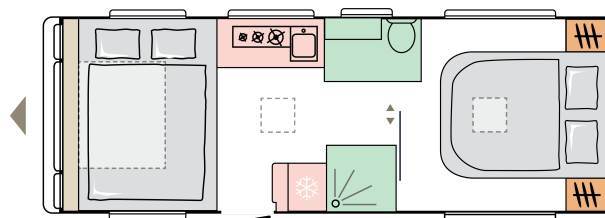

NIGHT

8243

total length
(including tow bar)
(mm)

2460

total width (mm)

2610

total height (mm)

1622

**(without
All Inc'
Pack)**

mass in running
order (miro-min, kg)

4

nr. of berths

Date: 21.11.2023

For illustrative purposes only. Can show product and/or interior combinations not available on the market.