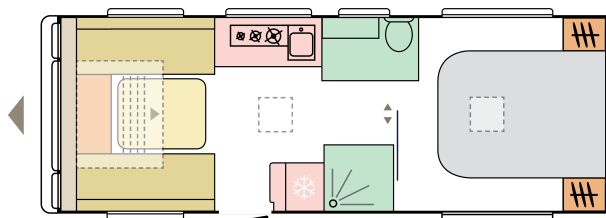

ADORA 623 DP TIBER

 DAY

 NIGHT

8243

total length
(including tow bar)
(mm)

2460

total width (mm)

2610

total height (mm)

1622

**(without
All Inc'
Pack)**

mass in running
order (miro-min, kg)

4

nr. of berths

Date: 21.11.2023

For illustrative purposes only. Can show product and/or interior combinations not available on the market.

B. DIMENSIONS AND WEIGHTS

Total length (including tow bar) (mm)	8243
Body length (mm)	6903
Internal length (mm)	6193
Total width (mm)	2460
Internal width (mm)	2310
Total height (mm)	2610
Internal height (mm)	1950
Awning perimeter dimensions (body/chassis, cm)	1077/637
Flat roof length	4910
Mass of the unladen vehicle (kg)	1590 (without All Inc' Pack)
Mass in running order (MIRO-min, kg)	1622 (without All Inc' Pack)
All Inclusive Pack additional weight (kg)	23
Maximum technical permissible laden mass (MTPLM) (kg)	1900
Minimal technically permissible laden mass (MTPLM-min, kg)	1800
Max loading weight (kg) with All Inclusive Pack weight deducted	155/255
Floor, wall and roof total thickness (mm)	40/24/28,8
Floor, wall and roof insulation thickness (mm)	29/20/25

F. INTERIOR EQUIPMENT

Number of berths	4
Sleeping area, bunk bed (l x w, cm)	-
Sleeping area, front berths (l x w, cm)	212 X 168

F. INTERIOR EQUIPMENT

Sleeping area, center berths (L x w, cm)	190 X 152
Sleeping area, rear berths (L x w, cm)	-
Liftable headrest on the parents bed	X
Kitchen window lining with accessories	X
Furniture decor	ROVERE NATURALE / BEIGE
Textile combination 1	MT02N5 STONE ISLANDS
Textile combination 2	MT02M8 MISTY ROSE
Cushions Warm Brownies	O
Cushions Grey planet	O
Cushion Summer vibes	O
Cushions Dream harmony	O
Cushions Mystic garden	O
Cushions Brownies	O
Decorative cushions 4 pcs.	X
Headrest multipurpose cushion (2x)	ALL INC' PACK
Luxury foam mattress	Evopore
Floor carpets	X
Doggy mat	O
Multi storage profile	X
Liftable table	X