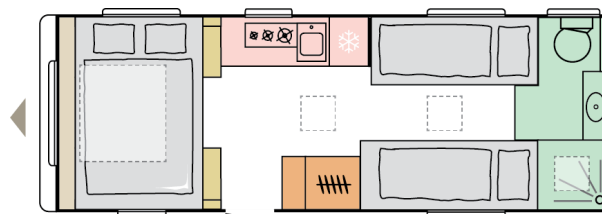

ALTEA 612 DL TYNE

 DAY

 NIGHT

8220

total length
(including tow bar)
(mm)

2299

total width (mm)

2580

total height (mm)

1418

**(without
All Inc'
Pack)**

mass in running
order (miro-min, kg)

4

nr. of berths

Date: 20.11.2023

For illustrative purposes only. Can show product and/or interior combinations not available on the market.

B. DIMENSIONS AND WEIGHTS

Total length (including tow bar) (mm)	8220
Body length (mm)	6850
Internal length (mm)	6142
Total width (mm)	2299
Internal width (mm)	2170
Total height (mm)	2580
Internal height (mm)	1950
Awning perimeter dimensions (body/chassis, cm)	1072/632
Flat roof length	4860
Mass of the unladen vehicle (kg)	1385 (without All Inc' Pack)
Mass in running order (MIRO-min, kg)	1418 (without All Inc' Pack)
All Inclusive Pack additional weight (kg)	41
Maximum technical permissible laden mass (MTPLM) (kg)	1800
Minimal technically permissible laden mass (MTPLM-min, kg)	1650
Max loading weight (kg) with All Inclusive Pack weight deducted	191/341
Floor, wall and roof total thickness (mm)	40/24/28,8
Floor, wall and roof insulation thickness (mm)	29/20/25
Maximal homologated weight 1800kg	O
Mud protection	All Inc' Pack
Coupling device AK	150 V AK 160
AKS Stabiliser	All Inc' Pack
Shock absorbers	All Inc' Pack
Al-Ko galvanised steel chassis	X
VARIO X chassis	X
Number of axles	1
AL-KO Secure wheel lock preinstallations	X
Chassis type	AL-KO
Standard supporting legs	-
Reinforced supporting legs	X
Drawbar cover	X
ADRIA ALU WHEELS 15"	X
Tyre size	215/70 R15 C (104 N)