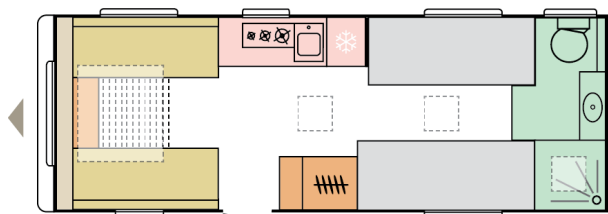

ALTEA 612 DL TYNE

DAY