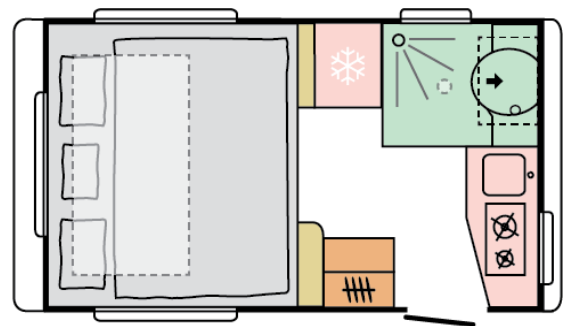

ACTION 361 LT

☀ DAY

🌙 NIGHT

5213
total length
(including tow bar)
(mm)

2196
total width (mm)

2545
total height (mm)

987
(without
All Inc'
Pack)

mass in running
order (miro-min, kg)

2
nr. of berths

For illustrative purposes only. Can show product and/or interior combinations not available on the market.

B. DIMENSIONS AND WEIGHTS

Total length (including tow bar) (mm)	5213
Body length (mm)	4010
Internal length (mm)	3610
Total width (mm)	2196
Internal width (mm)	2080
Total height (mm)	2545
Internal height (mm)	1950
Awning perimeter dimensions (body/chassis, cm)	765
Mass of the unladen vehicle (kg)	960 (without All Inc' Pack)
Mass in running order (MIRO-min, kg)	987 (without All Inc' Pack)
All Inclusive Pack additional weight (kg)	13
Maximum technical permissible laden mass (MTPLM) (kg)	1300
Minimal technically permissible laden mass (MTPLM-min, kg)	1150
Max loading weight (kg) with All Inclusive Pack weight deducted	150/300
Floor, wall and roof total thickness (mm)	40/24/23,8
Floor, wall and roof insulation thickness (mm)	29/20/20