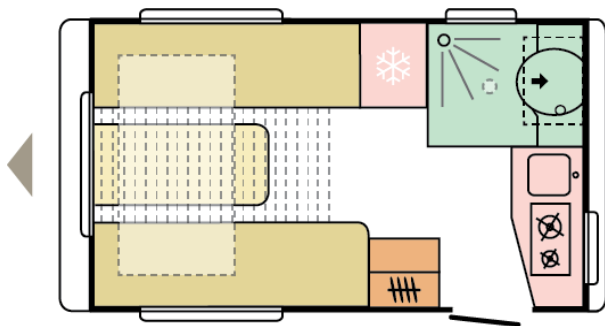

ACTION 361 LT

☀ DAY

🌙 NIGHT

5213
total length
(including tow bar)
(mm)

2196
total width (mm)

2545
total height (mm)

987
(without
All Inc'
Pack)

mass in running
order (miro-min, kg)

2
nr. of berths

For illustrative purposes only. Can show product and/or interior combinations not available on the market.

B. DIMENSIONS AND WEIGHTS

Total length (including tow bar) (mm)	5213
Body length (mm)	4010
Internal length (mm)	3610
Total width (mm)	2196
Internal width (mm)	2080
Total height (mm)	2545
Internal height (mm)	1950
Awning perimeter dimensions (body/chassis, cm)	765
Mass of the unladen vehicle (kg)	960 (without All Inc' Pack)
Mass in running order (MIRO-min, kg)	987 (without All Inc' Pack)
All Inclusive Pack additional weight (kg)	13
Maximum technical permissible laden mass (MTPLM) (kg)	1300
Minimal technically permissible laden mass (MTPLM-min, kg)	1150
Max loading weight (kg) with All Inclusive Pack weight deducted	150/300
Floor, wall and roof total thickness (mm)	40/24/23,8
Floor, wall and roof insulation thickness (mm)	29/20/20