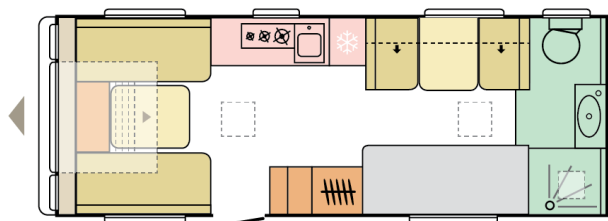

ADORA 623 DT SAVA

 DAY

 NIGHT

8244

total length
(including tow bar)
(mm)

2460

total width (mm)

2610

total height (mm)

1705

**(without
All Inc'
Pack)**

mass in running
order (miro-min, kg)

6

nr. of berths

Date: 21.11.2023

For illustrative purposes only. Can show product and/or interior combinations not available on the market.

B. DIMENSIONS AND WEIGHTS

Total length (including tow bar) (mm)	8244
Body length (mm)	6903
Internal length (mm)	6193
Total width (mm)	2460
Internal width (mm)	2310
Total height (mm)	2610
Internal height (mm)	1950
Awning perimeter dimensions (body/chassis, cm)	1077/637
Flat roof length	4910
Mass of the unladen vehicle (kg)	1670 (without All Inc' Pack)
Mass in running order (MIRO-min, kg)	1705 (without All Inc' Pack)
All Inclusive Pack additional weight (kg)	23
Maximum technical permissible laden mass (MTPLM) (kg)	2000
Minimal technically permissible laden mass (MTPLM-min, kg)	1900
Max loading weight (kg) with All Inclusive Pack weight deducted	172/272
Technically possible weight increase (optional MTPLM, kg)	-
Floor, wall and roof total thickness (mm)	40/24/28,8
Floor, wall and roof insulation thickness (mm)	29/20/25

F. INTERIOR EQUIPMENT

Number of berths	6
Sleeping area, bunk bed (l x w, cm)	196x77

F. INTERIOR EQUIPMENT

Sleeping area, front berths (l x w, cm)	217x147
Sleeping area, center berths (l x w, cm)	189x77
Sleeping area, rear berths (l x w, cm)	-
Foldable bunk bed above the parents bed	180x65
Liftable headrest on the parents bed	X
Kitchen window lining with accessories	X
Furniture decor	ROVERE NATURALE / BEIGE
Textile combination 1	MT02N5 STONE ISLANDS
Textile combination 2	MT02M8 MISTY ROSE
Cushions Warm Brownies	O
Cushions Grey planet	O
Cushion Summer vibes	O
Cushions Dream harmony	O
Cushions Mystic garden	O
Cushions Brownies	O
Decorative cushions 4 pcs.	X
Headrest multipurpose cushion (2x)	ALL INC' PACK
Luxury foam mattress	Evopore
Floor carpets	X
Doggy mat	O
Multi storage profile	X
Liftable table	X