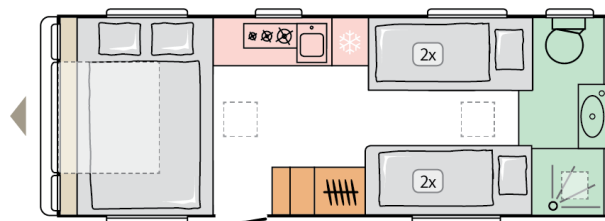

ADORA 623 DT SAVA

 DAY

 NIGHT

8244

total length
(including tow bar)
(mm)

2460

total width (mm)

2610

total height (mm)

1705

**(without
All Inc'
Pack)**

mass in running
order (miro-min, kg)

6

nr. of berths

Date: 21.11.2023

For illustrative purposes only. Can show product and/or interior combinations not available on the market.

B. DIMENSIONS AND WEIGHTS

Total length (including tow bar) (mm)	8244
Body length (mm)	6903
Internal length (mm)	6193
Total width (mm)	2460
Internal width (mm)	2310
Total height (mm)	2610
Internal height (mm)	1950
Awning perimeter dimensions (body/chassis, cm)	1077/637
Flat roof length	4910
Mass of the unladen vehicle (kg)	1670 (without All Inc' Pack)
Mass in running order (MIRO-min, kg)	1705 (without All Inc' Pack)
All Inclusive Pack additional weight (kg)	23
Maximum technical permissible laden mass (MTPLM) (kg)	2000
Minimal technically permissible laden mass (MTPLM-min, kg)	1900
Max loading weight (kg) with All Inclusive Pack weight deducted	172/272
Technically possible weight increase (optional MTPLM, kg)	-
Floor, wall and roof total thickness (mm)	40/24/28,8
Floor, wall and roof insulation thickness (mm)	29/20/25

F. INTERIOR EQUIPMENT

Number of berths	6
Sleeping area, bunk bed (l x w, cm)	196x77

F. INTERIOR EQUIPMENT

Sleeping area, front berths (l x w, cm)	217x147
Sleeping area, center berths (l x w, cm)	189x77
Sleeping area, rear berths (l x w, cm)	-
Foldable bunk bed above the parents bed	180x65
Liftable headrest on the parents bed	X
Kitchen window lining with accessories	X
Furniture decor	ROVERE NATURALE / BEIGE
Textile combination 1	MT02N5 STONE ISLANDS
Textile combination 2	MT02M8 MISTY ROSE
Cushions Warm Brownies	O
Cushions Grey planet	O
Cushion Summer vibes	O
Cushions Dream harmony	O
Cushions Mystic garden	O
Cushions Brownies	O
Decorative cushions 4 pcs.	X
Headrest multipurpose cushion (2x)	ALL INC' PACK
Luxury foam mattress	Evopore
Floor carpets	X
Doggy mat	O
Multi storage profile	X
Liftable table	X