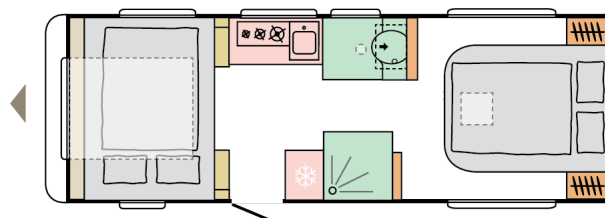

ALTEA 622 DP DART

 DAY

 NIGHT

8260

total length
(including tow bar)
(mm)

2299

total width (mm)

2580

total height (mm)

1393

**(without
All Inc'
Pack)**

mass in running
order (miro-min, kg)

4

nr. of berths

Date: 20.11.2023

For illustrative purposes only. Can show product and/or interior combinations not available on the market.

B. DIMENSIONS AND WEIGHTS

Total length (including tow bar) (mm)	8260
Body length (mm)	6850
Internal length (mm)	6193
Total width (mm)	2299
Internal width (mm)	2170
Total height (mm)	2580
Internal height (mm)	1950
Awning perimeter dimensions (body/chassis, cm)	1077/637
Flat roof length	4910
Mass of the unladen vehicle (kg)	1360 (without All Inc' Pack)
Mass in running order (MIRO-min, kg)	1393 (without All Inc' Pack)
All Inclusive Pack additional weight (kg)	41
Maximum technical permissible laden mass (MTPLM) (kg)	1800
Minimal technically permissible laden mass (MTPLM-min, kg)	1650
Max loading weight (kg) with All Inclusive Pack weight deducted	216/366
Floor, wall and roof total thickness (mm)	40/24/28,8
Floor, wall and roof insulation thickness (mm)	29/20/25
Maximal homologated weight 1800kg	O
Mud protection	All Inc' Pack
Coupling device AK	150 V AK 160
AKS Stabiliser	All Inc' Pack
Shock absorbers	All Inc' Pack
AL-Ko galvanised steel chassis	X
VARIO X chassis	X
Number of axles	1
AL-KO Secure wheel lock preinstallations	X
Chassis type	AL-KO
Standard supporting legs	-
Reinforced supporting legs	X
Drawbar cover	X
ADRIA ALU WHEELS 15"	X
Tyre size	215/70 R15 C (104 N)