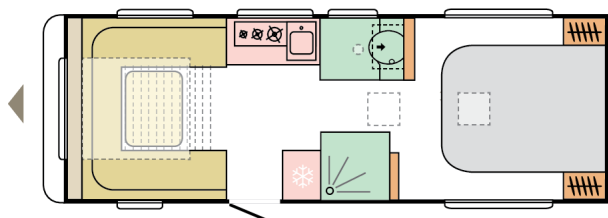

ALTEA 622 DP DART

 DAY

 NIGHT

8260

total length
(including tow bar)
(mm)

2299

total width (mm)

2580

total height (mm)

1393

**(without
All Inc'
Pack)**

mass in running
order (miro-min, kg)

4

nr. of berths

Date: 20.11.2023

For illustrative purposes only. Can show product and/or interior combinations not available on the market.

B. DIMENSIONS AND WEIGHTS

Total length (including tow bar) (mm)	8260
Body length (mm)	6850
Internal length (mm)	6193
Total width (mm)	2299
Internal width (mm)	2170
Total height (mm)	2580
Internal height (mm)	1950
Awning perimeter dimensions (body/chassis, cm)	1077/637
Flat roof length	4910
Mass of the unladen vehicle (kg)	1360 (without All Inc' Pack)
Mass in running order (MIRO-min, kg)	1393 (without All Inc' Pack)
All Inclusive Pack additional weight (kg)	41
Maximum technical permissible laden mass (MTPLM) (kg)	1800
Minimal technically permissible laden mass (MTPLM-min, kg)	1650
Max loading weight (kg) with All Inclusive Pack weight deducted	216/366
Floor, wall and roof total thickness (mm)	40/24/28,8
Floor, wall and roof insulation thickness (mm)	29/20/25
Maximal homologated weight 1800kg	O
Mud protection	All Inc' Pack
Coupling device AK	150 V AK 160
AKS Stabiliser	All Inc' Pack
Shock absorbers	All Inc' Pack
AL-Ko galvanised steel chassis	X
VARIO X chassis	X
Number of axles	1
AL-KO Secure wheel lock preinstallations	X
Chassis type	AL-KO
Standard supporting legs	-
Reinforced supporting legs	X
Drawbar cover	X
ADRIA ALU WHEELS 15"	X
Tyre size	215/70 R15 C (104 N)