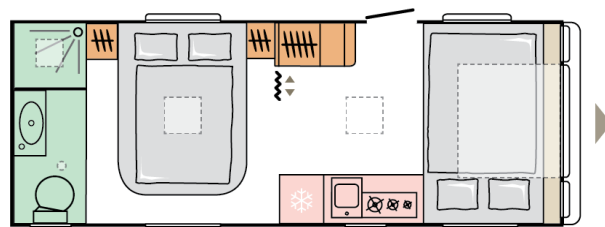

🌙 NIGHT

8278

total length
(including tow bar)
(mm)

2460

total width (mm)

2610

total height (mm)

1652

**(without
All Inc'
Pack)**

mass in running
order (miro-min, kg)

4

nr. of berths

Date: 21.11.2023

For illustrative purposes only. Can show product and/or interior combinations not available on the market.