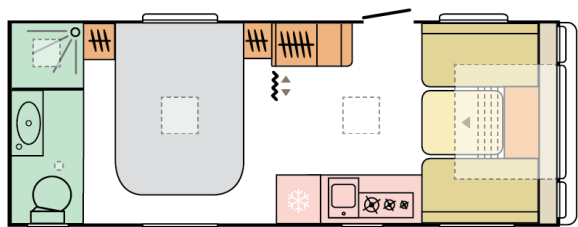

ADORA 623 DT ISONZO

☀ DAY