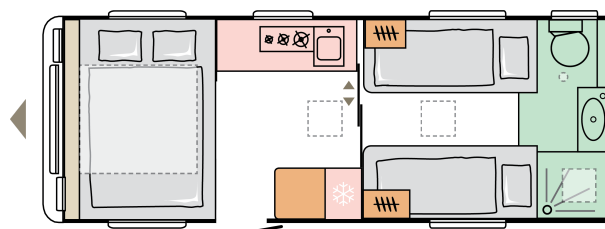

COLORADO

☀ DAY

🌙 NIGHT

8260

total length
(including tow bar)
(mm)

2460

total width (mm)

2600/2750/837

total height (mm)

**(without
All Inc'
Pack)**

mass in running
order (miro-min, kg)

4

nr. of berths

Date: 21.11.2023

For illustrative purposes only. Can show product and/or interior combinations not available on the market.

B. DIMENSIONS AND WEIGHTS

Total length (including tow bar) (mm)	8260
Body length (mm)	6908
Internal length (mm)	6193
Total width (mm)	2460
Internal width (mm)	2310
Total height (mm)	2600/2750
Internal height (mm)	1950
Awning perimeter dimensions (body/chassis, cm)	1078/633
Flat roof length	4910
Mass of the unladen vehicle (kg)	1790 (without All Inc' Pack)
Mass in running order (MIRO-min, kg)	1837 (without All Inc' Pack)
All Inclusive Pack additional weight (kg)	38
Maximum technical permissible laden mass (MTPLM) (kg)	2000
Max loading weight (kg) with All Inclusive Pack weight deducted	125
Technically possible weight increase (optional MTPLM, kg)	/
Floor, wall and roof total thickness (mm)	47/33/32,8
Floor, wall and roof insulation thickness (mm)	38/29/29

F. INTERIOR EQUIPMENT

Number of berths	4
------------------	---

F. INTERIOR EQUIPMENT

Sleeping area, bunk bed (l x w, cm)	-
Sleeping area, front berths (l x w, cm)	226x173-176
Sleeping area, rear berths (l x w, cm)	199x79, 185x79
Foldable bunk bed above the parents bed	-
Liftable headrest on the parents bed	X
Bed with slatted frame and spring mattress	X
Kitchen window lining with LED lightening	X
Headrest at sitting group	X
Furniture decor	Rovere Moro
Textile combination 3	MT02O4 URBAN GREYS
Textile combination 4	MT02O0 LEATHER CHARLES
Cushions Warm Brownies	O
Cushions Grey planet	O
Cushion Summer vibes	O
Cushions Dream harmony	O
Cushions Mystic garden	O
Cushions Brownies	O
Decorative cushions 4 pcs.	X
Blanket	X
Floor carpets	X
Liftable table	X