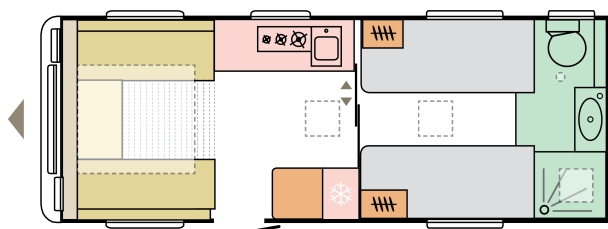

COLORADO

☀ DAY

🌙 NIGHT

8260

total length
(including tow bar)
(mm)

2460

total width (mm)

2600/2750/837

total height (mm)

**(without
All Inc'
Pack)**

mass in running
order (miro-min, kg)

4

nr. of berths

Date: 21.11.2023

For illustrative purposes only. Can show product and/or interior combinations not available on the market.

B. DIMENSIONS AND WEIGHTS

Total length (including tow bar) (mm)	8260
Body length (mm)	6908
Internal length (mm)	6193
Total width (mm)	2460
Internal width (mm)	2310
Total height (mm)	2600/2750
Internal height (mm)	1950
Awning perimeter dimensions (body/chassis, cm)	1078/633
Flat roof length	4910
Mass of the unladen vehicle (kg)	1790 (without All Inc' Pack)
Mass in running order (MIRO-min, kg)	1837 (without All Inc' Pack)
All Inclusive Pack additional weight (kg)	38
Maximum technical permissible laden mass (MTPLM) (kg)	2000
Max loading weight (kg) with All Inclusive Pack weight deducted	125
Technically possible weight increase (optional MTPLM, kg)	/
Floor, wall and roof total thickness (mm)	47/33/32,8
Floor, wall and roof insulation thickness (mm)	38/29/29

F. INTERIOR EQUIPMENT

Number of berths	4
------------------	---

F. INTERIOR EQUIPMENT

Sleeping area, bunk bed (l x w, cm)	-
Sleeping area, front berths (l x w, cm)	226x173-176
Sleeping area, rear berths (l x w, cm)	199x79, 185x79
Foldable bunk bed above the parents bed	-
Liftable headrest on the parents bed	X
Bed with slatted frame and spring mattress	X
Kitchen window lining with LED lightening	X
Headrest at sitting group	X
Furniture decor	Rovere Moro
Textile combination 3	MT02O4 URBAN GREYS
Textile combination 4	MT02O0 LEATHER CHARLES
Cushions Warm Brownies	O
Cushions Grey planet	O
Cushion Summer vibes	O
Cushions Dream harmony	O
Cushions Mystic garden	O
Cushions Brownies	O
Decorative cushions 4 pcs.	X
Blanket	X
Floor carpets	X
Liftable table	X